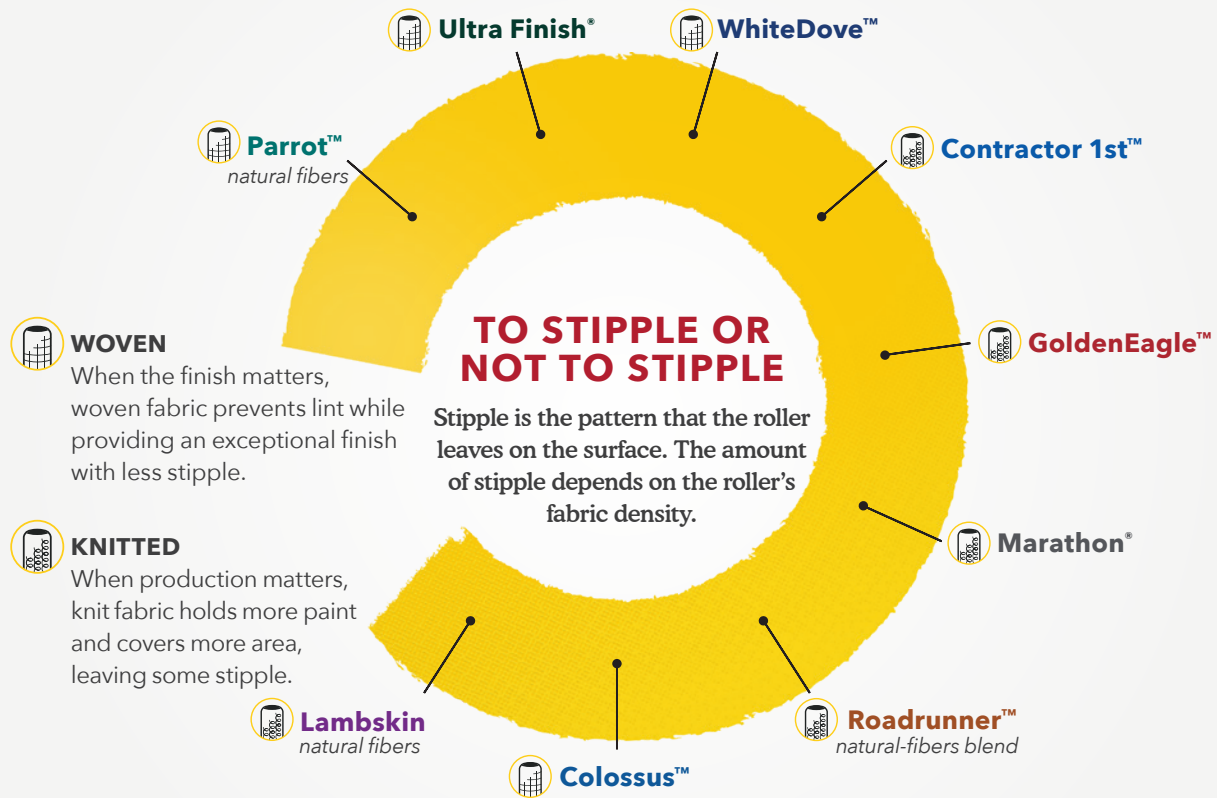

# ROLLERS

A full line to cover  
**EVERY JOB**

Producing roller covers that result in less spatter, even release or a lint-free finish has been part of Purdy's dedication to innovation. Purdy® has developed exclusive, proprietary manufacturing processes to produce high-quality products for professionals who use them to earn their livelihood. After each roller cover is wound, they are double vacuumed to reduce potential fiber shedding and then hand inspected to ensure they meet Purdy's high-quality standards.

# How to CHOOSE A ROLLER COVER

**Keep on rolling.** Purdy® roller covers feature durable polypropylene cores that are resistant to all paints, stains and solvents, extending their life. For increased durability, thermal bond technology winds roller cover fabric to the

core with a perfect spiral seam for smooth rolling. Ultra-durable roller cover cores eliminate bending, allowing even contact with the wall. No matter the project, there is a Purdy roller cover for exceptional results.