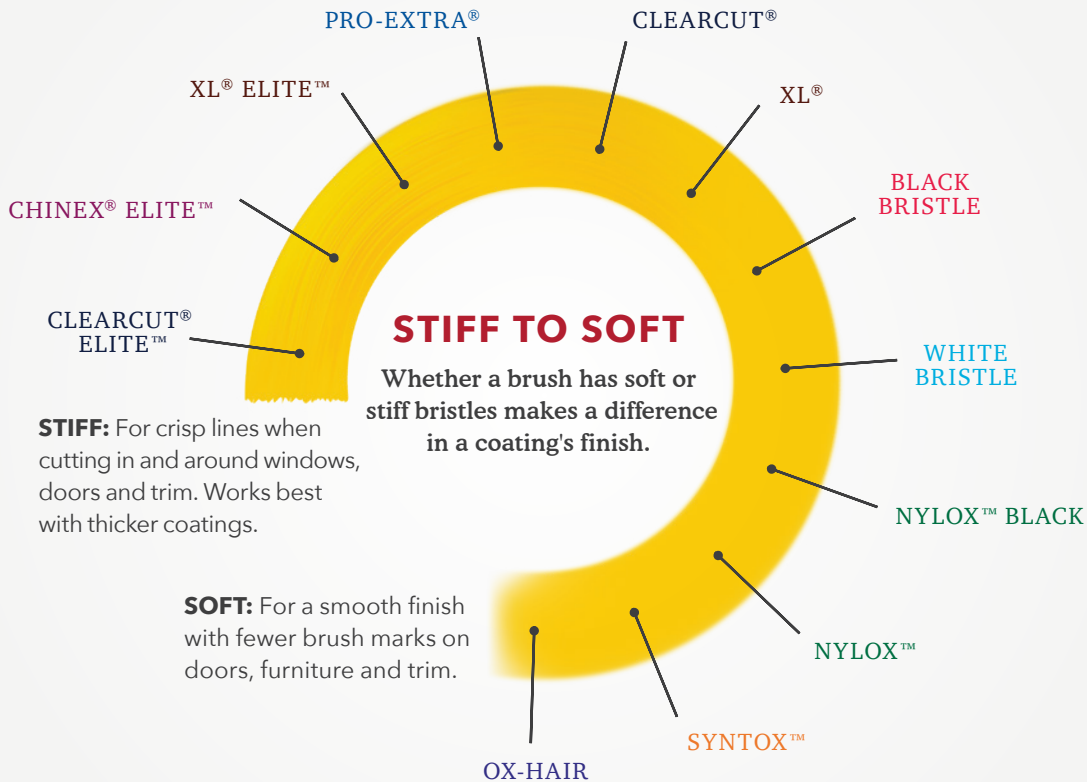

# Keep the KEEPER

**Keepers are more than just packaging,  
they help brushes last longer.**

Purdy® engineers brush bristles to return to their most relaxed state after use. Keepers help by guiding the bristles to return to their original state, maintaining premium form and extending its life. All Keepers are covered in wax to prevent water penetration and are designed for increased airflow, eliminating the potential for mold development.

# BRUSHES

Expertly crafted for  
**LASTING QUALITY**

Purdy® brushes are handcrafted by expert brushmakers, many with decades of experience. Each brushmaker learns from their peers for two years to gain all the knowledge it takes to be an expert. This dedication to crafting the highest quality brushes is reflected with a personal sticker on each brush, featuring the signature of the brushmaker who crafted it.

# How to CHOOSE A BRUSH

**Not All Brushes Are Created Equal.** All Purdy® brushes feature alderwood handles, resulting in a light, durable and maneuverable handle that absorbs sweat to keep hands dry.

With synthetic filaments and natural bristles sourced from the finest natural resources, Purdy is dedicated to the highest standard of quality.

## WALL OR TRIM

Within each brush series, brushes are classified as either a **wall or trim brush**.

**Trim** brushes are for short strokes when you need more control, so they hold less paint.

**Wall** brushes are for longer strokes when you need to cover more surface area, so they have thicker bristles, or filaments, to hold more paint.